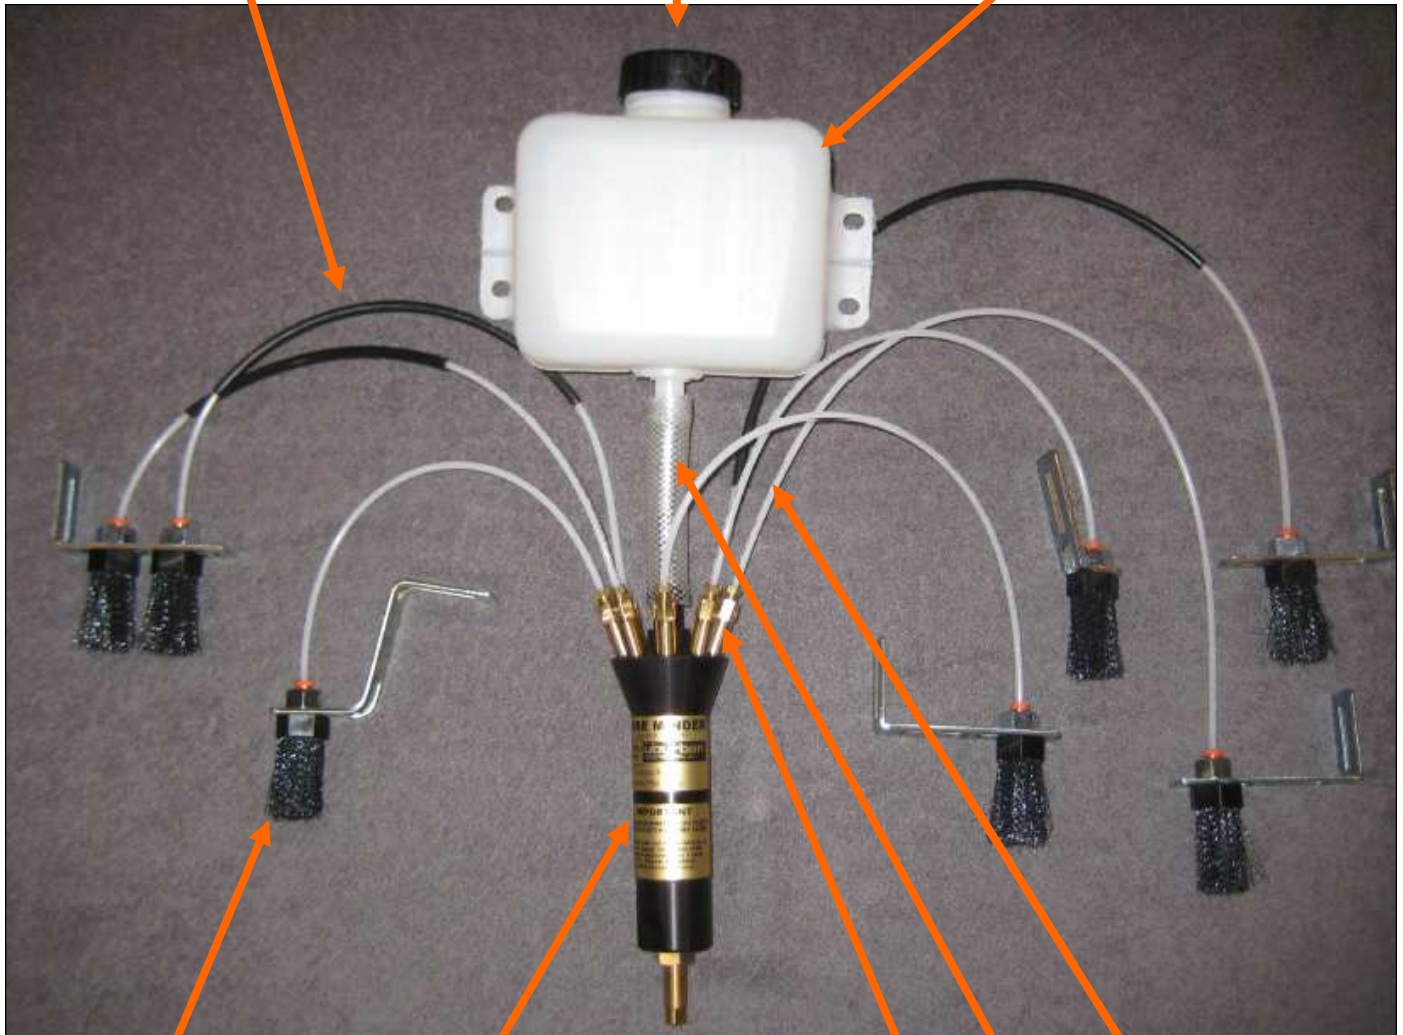

PN 170-2553  
Cap for 2 Quart Reservoir

PN 7080  
1/4" Black Protective Sleeving

PN 2550  
2 Quart Reservoir, comes with cap

PN 170-0000  
Lube Minder Pump (no Manifolds)

PN 7012  
5/32" Tubing

PN 170-4514  
Brush assembly

PN 7010  
5/8" Polybraid Tubing

PN 170-4515  
Brass Manifold (has one way valve)